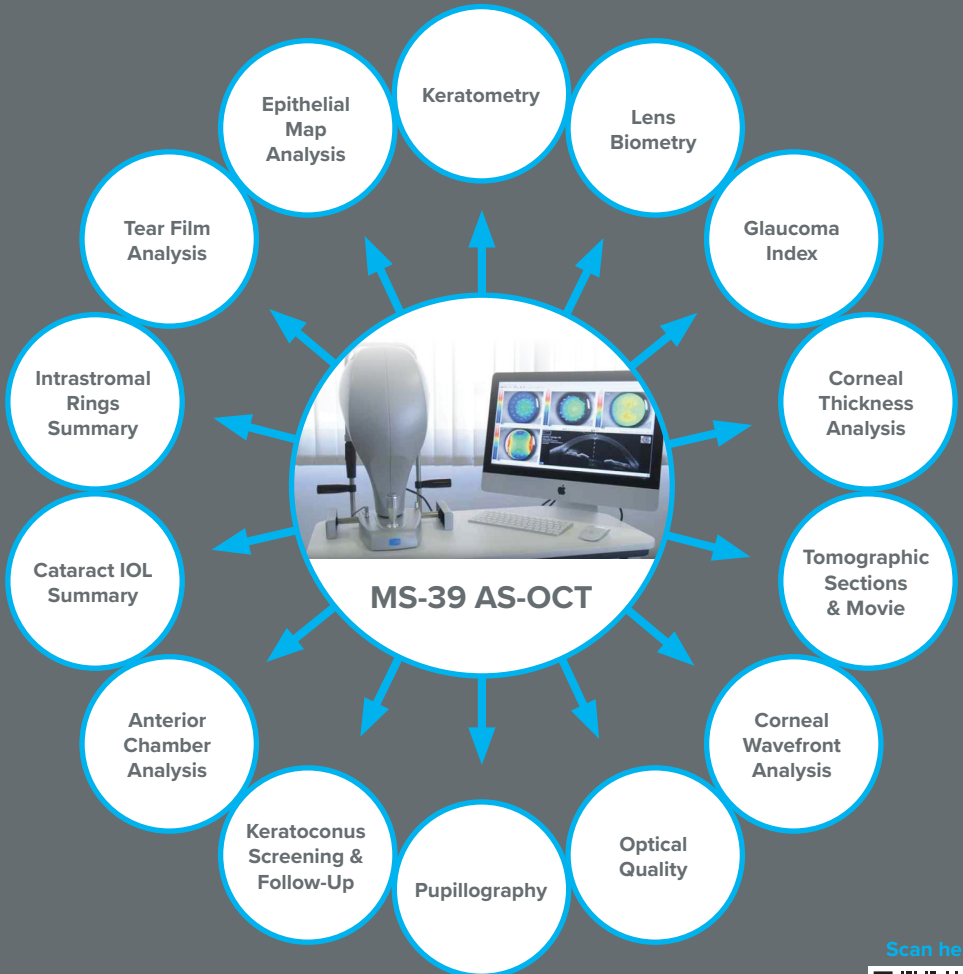

MS-39

ONLY 1 sec Acquisition = Accuracy & Repeatability

Scan here

The NEW Gold Standard in
Refractive Surgery | Cataract Surgery | Lasik